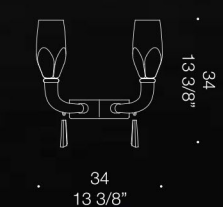

FLUTE K12+6
18xMAX 33W G9

FLUTE K8+6
14xMAX 33W G9

FLUTE K12+8+6
26xMAX 33W G9

FLUTE K12
12xMAX 33W G9

FLUTE K8
8xMAX 33W G9

FLUTE K6
6xMAX 33W G9

FLUTE A3
3xMAX 33W G9

FLUTE A2
2xMAX 33W G9