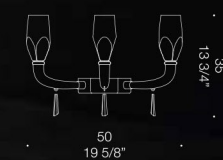

FLUTE

Design by Hangar Design Group

Champagne glass chandelier.

Flute is a stylish, modern style glass chandelier. Handmade in Murano, this piece is not a traditional design. This piece was intentionally thought to please a niche clientele who loves mid-century modern style. The vintage lines and classic colours make this piece a sober yet sophisticated chandelier for everyday use. Diameter 65-118 cm according to configurations.

FLUTE K12+6
18xMAX 33W G9

FLUTE K8+6
14xMAX 33W G9

FLUTE K12+8+6
26xMAX 33W G9

FLUTE K12
12xMAX 33W G9

FLUTE K8
8xMAX 33W G9

FLUTE K6
6xMAX 33W G9

FLUTE A3
3xMAX 33W G9

FLUTE A2
2xMAX 33W G9