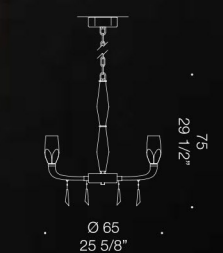

FLUTE

Design by Hangar Design Group

Champagne glass chandelier.

Flute is a stylish, modern style glass chandelier. Handmade in Murano, this piece is not a traditional design. This piece was intentionally thought to please a niche clientele who loves mid-century modern style. The vintage lines and classic colours make this piece a sober yet sophisticated chandelier for everyday use. Diameter 65-118 cm according to configurations.

FLUTE K12+6
18xMAX 33W G9

FLUTE K8+6
14xMAX 33W G9

FLUTE K12+8+6
26xMAX 33W G9

FLUTE K12
12xMAX 33W G9

FLUTE K8
8xMAX 33W G9

FLUTE K6
6xMAX 33W G9

FLUTE A3
3xMAX 33W G9

FLUTE A2
2xMAX 33W G9