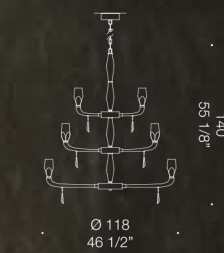

FLUTE

Design by Hangar Design Group

Champagne glass chandelier.

Flute is a stylish, modern style glass chandelier. Handmade in Murano, this piece is not a traditional design. This piece was intentionally thought to please a niche clientele who loves mid-century modern style. The vintage lines and classic colours make this piece a sober yet sophisticated chandelier for everyday use. Diameter 65-118 cm according to configurations.

FLUTE K12+6
18xMAX 33W G9

FLUTE K8+6
14xMAX 33W G9

FLUTE K12+8+6
26xMAX 33W G9

FLUTE K12
12xMAX 33W G9

FLUTE K8
8xMAX 33W G9

FLUTE K6
6xMAX 33W G9

FLUTE A3
3xMAX 33W G9

FLUTE A2
2xMAX 33W G9