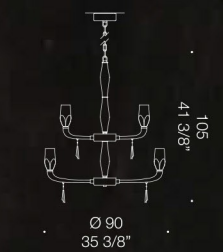

FLUTE

Design by Hangar Design Group

Champagne glass chandelier.

Flute is a stylish, modern style glass chandelier. Handmade in Murano, this piece is not a traditional design. This piece was intentionally thought to please a niche clientele who loves mid-century modern style. The vintage lines and classic colours make this piece a sober yet sophisticated chandelier for everyday use. Diameter 65-118 cm according to configurations.

FLUTE K12+6
18xMAX 33W G9

FLUTE K8+6
14xMAX 33W G9

FLUTE K12+8+6
26xMAX 33W G9

FLUTE K12
12xMAX 33W G9

FLUTE K8
8xMAX 33W G9

FLUTE K6
6xMAX 33W G9

FLUTE A3
3xMAX 33W G9

FLUTE A2
2xMAX 33W G9