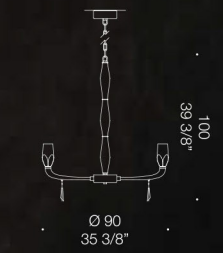

FLUTE

Design by Hangar Design Group

Champagne glass chandelier.

Flute is a stylish, modern style glass chandelier. Handmade in Murano, this piece is not a traditional design. This piece was intentionally thought to please a niche clientele who loves mid-century modern style. The vintage lines and classic colours make this piece a sober yet sophisticated chandelier for everyday use. Diameter 65-118 cm according to configurations.

FLUTE K12+6
18xMAX 33W G9

FLUTE K8+6
14xMAX 33W G9

FLUTE K12+8+6
26xMAX 33W G9

FLUTE K12
12xMAX 33W G9

FLUTE K8
8xMAX 33W G9

FLUTE K6
6xMAX 33W G9

FLUTE A3
3xMAX 33W G9

FLUTE A2
2xMAX 33W G9