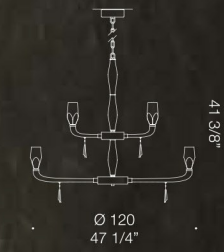

FLUTE

Design by Hangar Design Group

Champagne glass chandelier.

Flute is a stylish, modern style glass chandelier. Handmade in Murano, this piece is not a traditional design. This piece was intentionally thought to please a niche clientele who loves mid-century modern style. The vintage lines and classic colours make this piece a sober yet sophisticated chandelier for everyday use. Diameter 65-118 cm according to configurations.

FLUTE K12+6
18xMAX 33W G9

FLUTE K8+6
14xMAX 33W G9

FLUTE K12+8+6
26xMAX 33W G9

FLUTE K12
12xMAX 33W G9

FLUTE K8
8xMAX 33W G9

FLUTE K6
6xMAX 33W G9

FLUTE A3
3xMAX 33W G9

FLUTE A2
2xMAX 33W G9